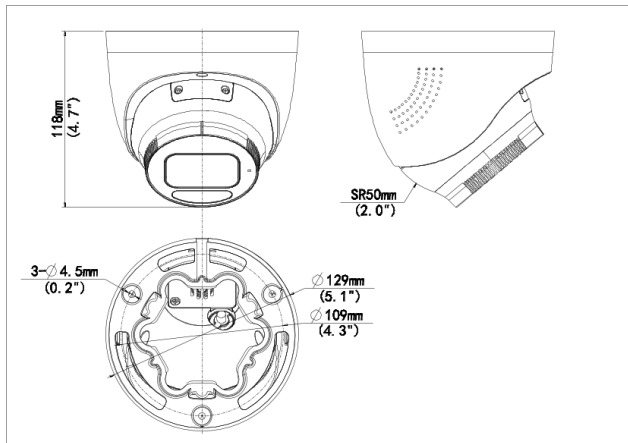

Dimensions

Accessories

GV-JB3H

Junction Box for Metal Turret Camera(Support wiring from behind)

GV-JB7/WM3F

Wall Mounting Assembling Bracket with Back Hole for 3 Inch Hemisphere

GV-WM3B

Wall Mounting Assembling Bracket for 3 Inch Hemisphere

GV-PS6

Universal Pole Mounting Bracket

GV-UC8C

Bullet/Dome Corner Mounting Bracket

GV-PMS24

Dome Pendant Mounting Pole 200mm

GV-PMS24A

Dome Pendant Mounting Pole 500mm

GV-CM24

Dome Pendant Mounting Bracket(Indoor)